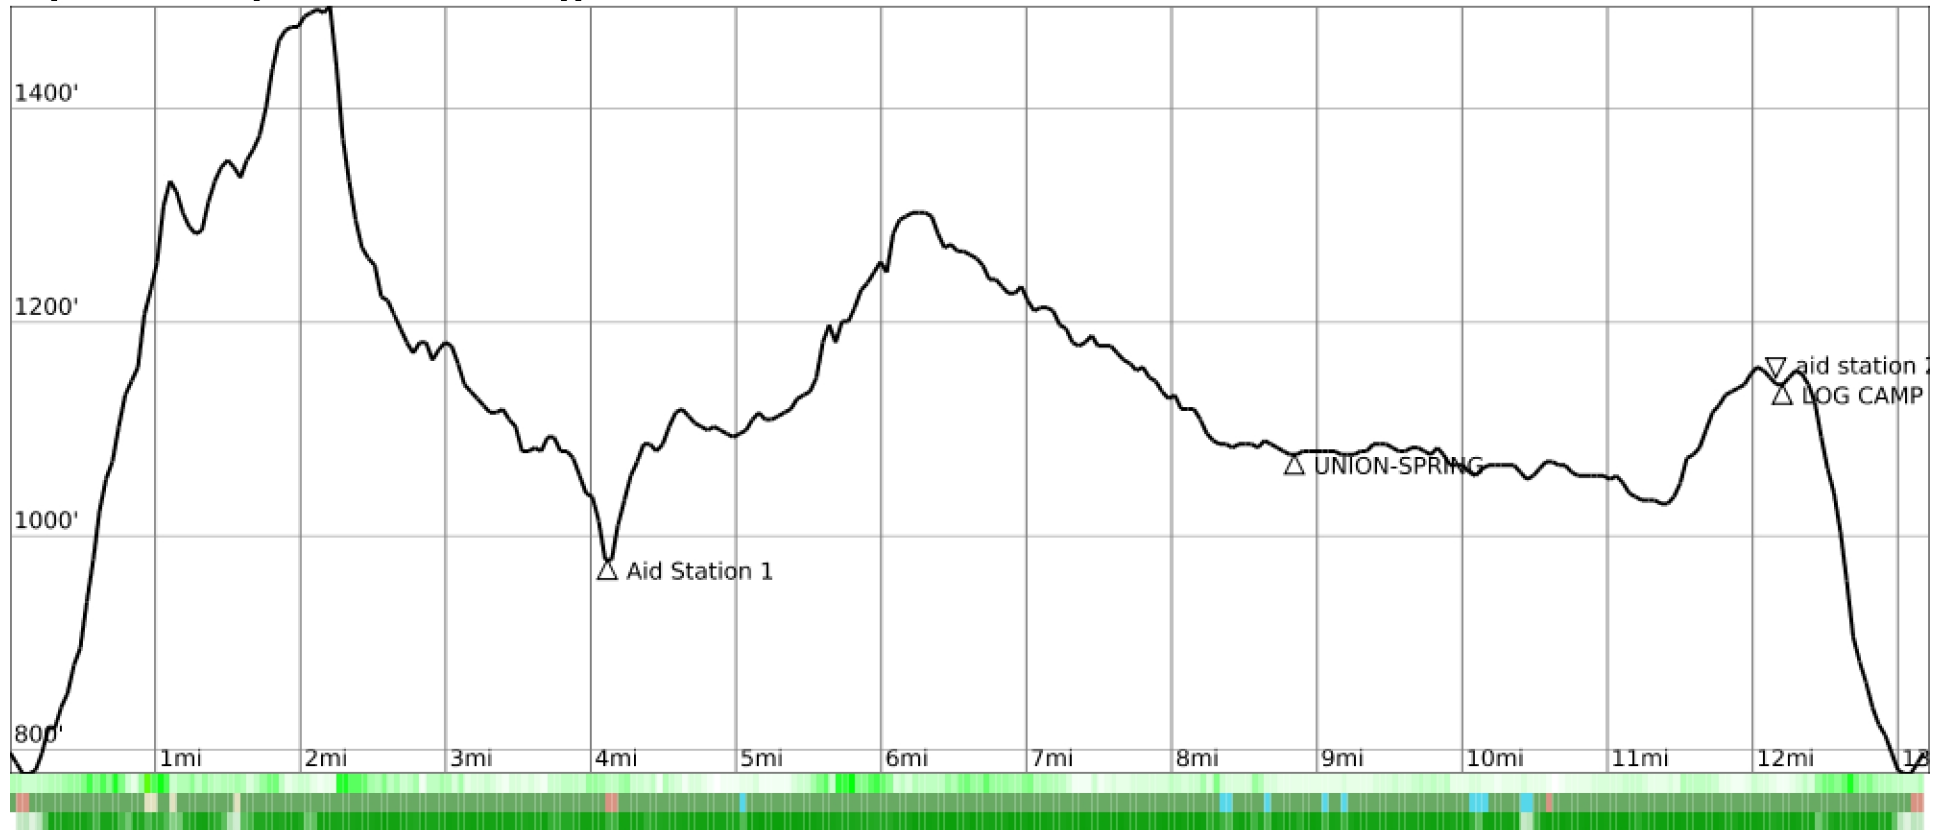

race route

range 778' to 1496' gain 1480' loss 1480' exaggeration 38x

Slope Angle (top), Land Cover (middle), Tree Cover (bottom)

Min 778'
Avg 1126'
Max 1496'
Delta 719'

Min 0°
Avg 5°
Max 23°