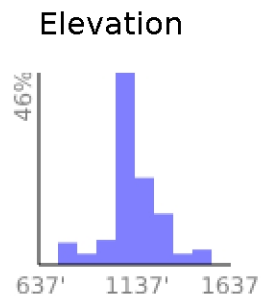

race route

range 778' to 1496' gain 1480' loss 1480' exaggeration 38x

Slope Angle (top), Land Cover (middle), Tree Cover (bottom)

Min 778'
Avg 1126'
Max 1496'
Delta 719'

Min 0°
Avg 5°
Max 23°