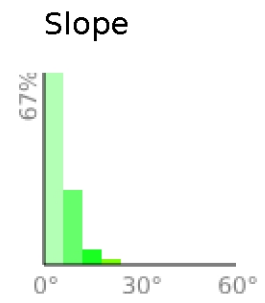

race route

range 778' to 1496' gain 1480' loss 1480' exaggeration 38x

Slope Angle (top), Land Cover (middle), Tree Cover (bottom)

Min 778'
Avg 1126'
Max 1496'
Delta 719'

Min 0°
Avg 5°
Max 23°